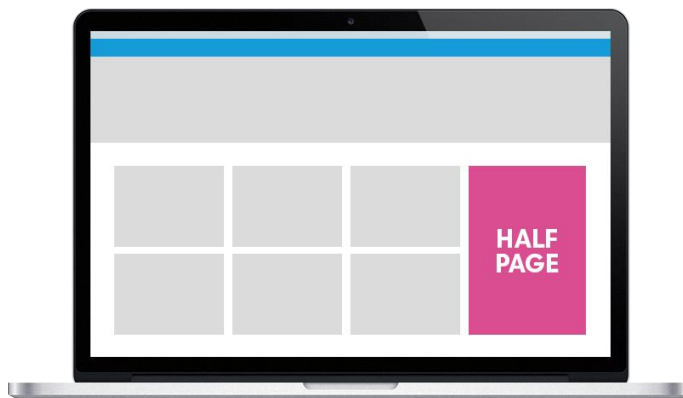

Half page

300x600 pixels, beschikbaar op desktop en tablet

Desktop/tablet
€14 CPM

Mobiel
€10 CPM