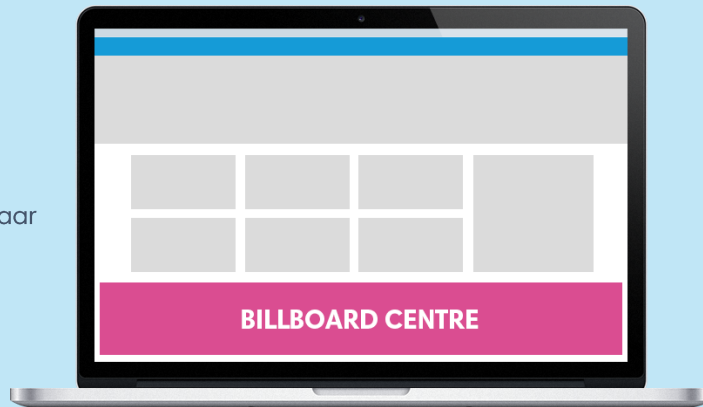

Billboard

970x250, 980x120 of
930x180 pixels, beschikbaar
op desktop

Desktop
€12 CPM