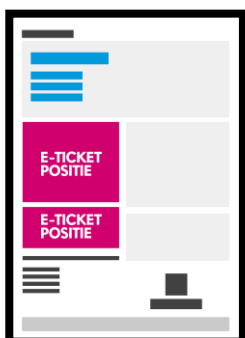

## Billboard

970x250, 980x120 of  
930x180 pixels, beschikbaar  
op desktop

Desktop  
€12 CPM

Desktop/tablet  
€7 CPM

Bevestigingspagina  
€10 CPM

## Leaderboard

728x90 pixels, beschikbaar  
op desktop en tablet

## Wallpaper & skyscraper

Wallpaper: 1.680x800 pixels,  
Skyscraper: 120x600 pixels,  
beschikbaar op desktop

Desktop  
€18 CPM

Desktop  
€6 CPM

## eTicket

251x227 pixels,  
€150 CPM

251x104 pixels,  
€100 CPM