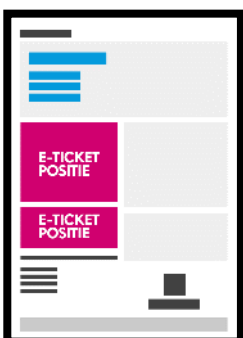

Mobiel
€10 CPM

Desktop/tablet
€10 CPM

Bevestigingspagina
€14 CPM

MPU

300 x 250 pixels, beschikbaar op desktop, tablet en mobile

Billboard

970x250, 980x120 of
930x180 pixels, beschikbaar
op desktop

Desktop
€12 CPM

Desktop/tablet
€7 CPM

Bevestigingspagina
€10 CPM

Leaderboard

728x90 pixels, beschikbaar
op desktop en tablet

Wallpaper & skyscraper

Wallpaper: 1.680x800 pixels,
Skyscraper: 120x600 pixels,
beschikbaar op desktop

Desktop
€18 CPM

Desktop
€6 CPM

eTicket

251x227 pixels,
€150 CPM

251x104 pixels,
€100 CPM

Ticket Alert

Banner 600x180 pixels,
€1.250 per mailing

Slot: 305x255 pixels,
€500 per mailing