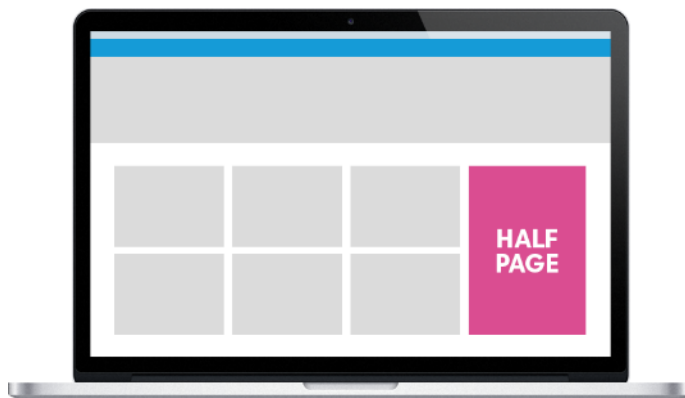

Homepage Take Over

Homepage: €1.500 per dag | Genre Homepage: €1.000 per dag | Beiden: €2.000 per dag

Desktop

- Halfpage (300x600 pixels)
- Billboard top (970x250, 980x120 of 930x180 pixels)
- Billboard centre (970x250, 980x120 of 930x180 pixels)

Tablet (landscape)

- Halfpage (300x600 pixels)
- Leaderboard top (728x90 pixels)
- Leaderboard centre (728x90 pixels)

Mobile

- Leaderboard top (300x50 of 320x50 pixels)
- MPU centre (300x250 pixels)
- MPU bottom (300x250 pixels)

Tablet (portrait)

- Leaderboard top (728x90 pixels)
- Leaderboard centre (728x90 pixels)
- Leaderboard bottom (728x90 pixels)

Half page

300x600 pixels, beschikbaar op desktop en tablet

Desktop/tablet
€14 CPM